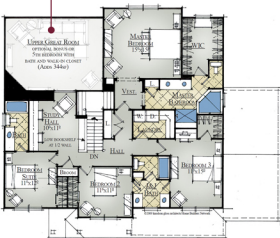

— THE VILLAGE ON —
KISTLER RIDGE

COTTAGE

CRAFTSMAN

TRADITIONAL

The
Yakima

3,605 sq ft

RA. SNOZNIK
Construction, Inc.
CUSTOM HOMES

rasnoznikcustomhomes.com | 724.385.1231

— THE VILLAGE ON —
KISTLER RIDGE

**OPTIONAL
 BONUS OR 5TH BED**

First Floor

Second Floor

The
Yakima

3,605 sq ft

RA SNOZNIK
 Construction, Inc.
 CUSTOM HOMES

rasnoznikcustomhomes.com | 724.385.1231