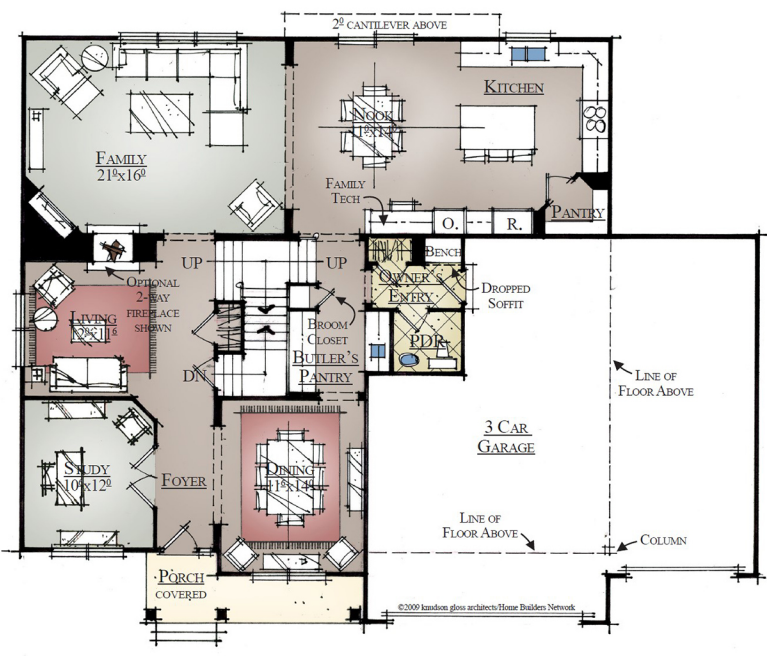

— THE VILLAGE ON —
KISTLER RIDGE

COTTAGE

CRAFTSMAN

TRADITIONAL

The
Yakima

3,605 sq ft

RA. SNOZNIK
Construction, Inc.
CUSTOM HOMES

rasnoznikcustomhomes.com | 724.433.7736

— THE VILLAGE ON —
KISTLER RIDGE

**OPTIONAL
 BONUS OR 5TH BED**

First Floor

Second Floor

The
Yakima

3,605 sq ft

RA. SNOZNIK
 Construction, Inc.
CUSTOM HOMES

rasnoznikcustomhomes.com | 724.433.7736