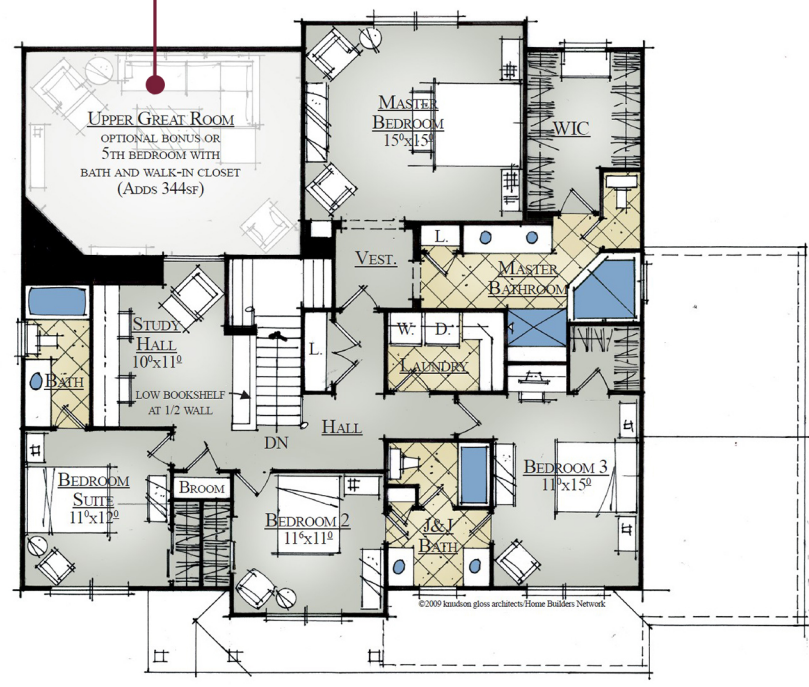

— THE VILLAGE ON —
KISTLER RIDGE

COTTAGE

CRAFTSMAN

TRADITIONAL

The
Yakima

3,605 sq ft

RA. SNOZNIK
Construction, Inc.
CUSTOM HOMES

rasnoznikcustomhomes.com | 724.433.7736

— THE VILLAGE ON —
KISTLER RIDGE

**OPTIONAL
 BONUS OR 5TH BED**

First Floor

Second Floor

The
Yakima

3,605 sq ft

RA. SNOZNIK
 Construction, Inc.
CUSTOM HOMES

rasnoznikcustomhomes.com | 724.433.7736