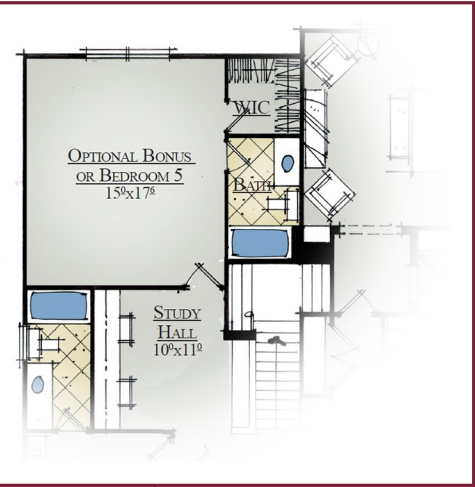

— THE VILLAGE ON —
KISTLER RIDGE

COTTAGE

CRAFTSMAN

TRADITIONAL

The
Yakima

3,605 sq ft

RA. SNOZNIK
Construction, Inc.
CUSTOM HOMES

rasnoznikcustomhomes.com | 724.433.7736

— THE VILLAGE ON —
KISTLER RIDGE

**OPTIONAL
 BONUS OR 5TH BED**

First Floor

Second Floor

The
Yakima

3,605 sq ft

RA. SNOZNIK
 Construction, Inc.
CUSTOM HOMES

rasnoznikcustomhomes.com | 724.433.7736