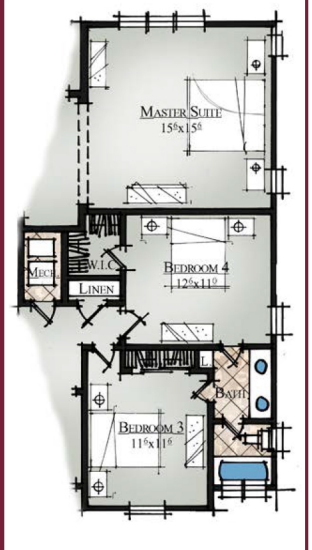

— THE VILLAGE ON —  
KISTLER RIDGE

COTTAGE

CRAFTSMAN

PRAIRIE

TRADITIONAL

The  
White River

3,202 sq ft

RA. SNOZNIK  
Construction, Inc.  
CUSTOM HOMES

[rasnoznikcustomhomes.com](http://rasnoznikcustomhomes.com) | 724.433.7736

— THE VILLAGE ON —  
**KISTLER RIDGE**

**OPTIONAL MASTER SUITE AND BED 4**

**OPTIONAL BED**

**OPTIONAL BED 5**

The  
**White River**