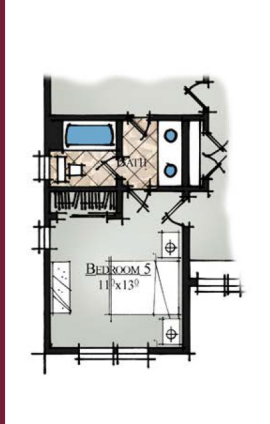

— THE VILLAGE ON —  
KISTLER RIDGE

COTTAGE

CRAFTSMAN

PRAIRIE

TRADITIONAL

The  
White River

3,202 sq ft

RA. SNOZNIK  
Construction, Inc.  
CUSTOM HOMES

[rasnoznikcustomhomes.com](http://rasnoznikcustomhomes.com) | 724.433.7736

— THE VILLAGE ON —  
**KISTLER RIDGE**

**OPTIONAL MASTER SUITE AND BED 4**

**OPTIONAL BED**

**OPTIONAL BED 5**

The  
**White River**