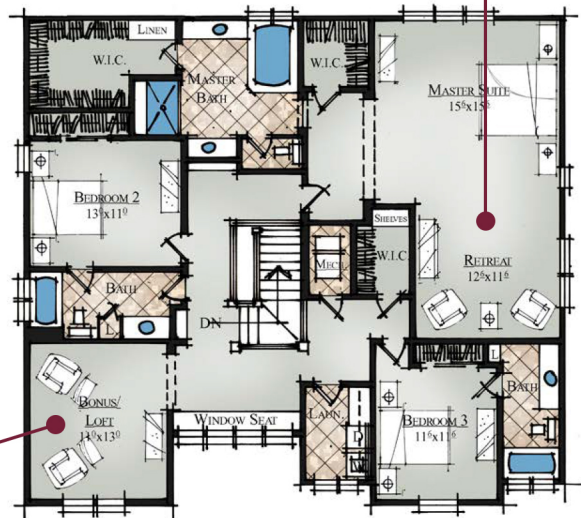

OPTIONAL BED 5

The
White River

3,202 sq ft

RA. SNOZNIK
Construction, Inc.
CUSTOM HOMES

rasnoznikcustomhomes.com | 724.433.7736