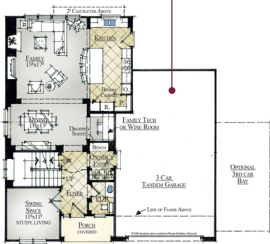

— THE VILLAGE ON —  
KISTLER RIDGE

COTTAGE

CRAFTSMAN

TRADITIONAL

The  
**Vermillion**

2,833 sq ft

**RA. SNOZNIK**  
Construction, Inc.  
CUSTOM HOMES

[rasnoznikcustomhomes.com](http://rasnoznikcustomhomes.com) | 724.385.1231

— THE VILLAGE ON —  
**KISTLER RIDGE**

**OPTIONAL  
 FLEX SPACE**

First Floor

Second Floor

The  
**Vermillion**

2,833 sq ft

**RA  
 SNOZNIK**  
 Construction, Inc.  
 CUSTOM HOMES

rasnoznikcustomhomes.com | 724.385.1231