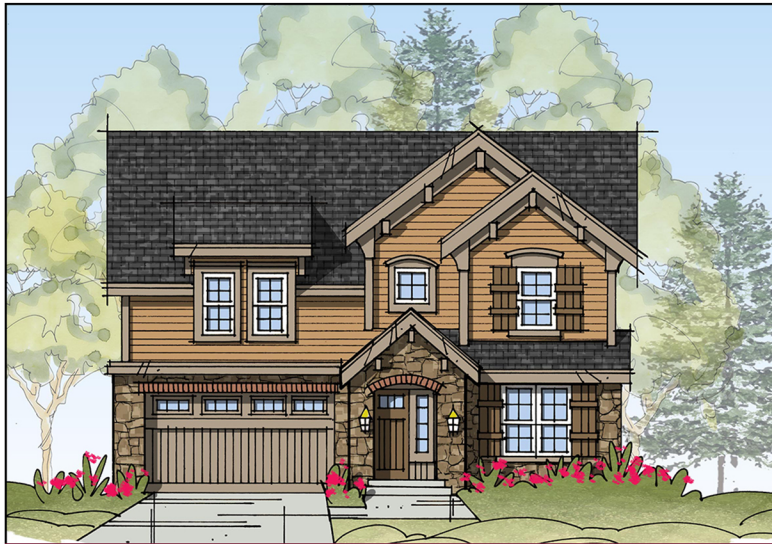

— THE VILLAGE ON —
KISTLER RIDGE

COTTAGE

CRAFTSMAN

TRADITIONAL

The
Taunton

2,684 sq ft

RA. SNOZNIK
Construction, Inc.
CUSTOM HOMES

rasnoznikcustomhomes.com | 724.433.7736

— THE VILLAGE ON —
KISTLER RIDGE

**OPTIONAL
 EXT. FAMILY ROOM**

Second Floor

First Floor

The
Taunton

2,684 sq ft

RA. SNOZNIK
 Construction, Inc.
CUSTOM HOMES

rasnoznikcustomhomes.com | 724.433.7736