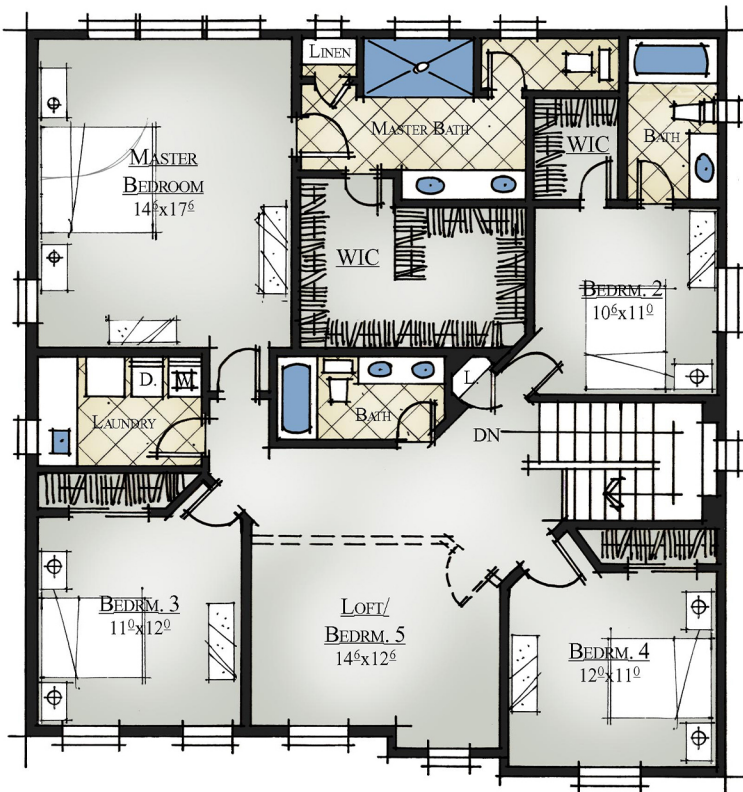

— THE VILLAGE ON —
KISTLER RIDGE

COTTAGE

CRAFTSMAN

TRADITIONAL

The
Taunton

2,684 sq ft

RA. SNOZNIK
Construction, Inc.
CUSTOM HOMES

rasnoznikcustomhomes.com | 724.433.7736

— THE VILLAGE ON —
KISTLER RIDGE

**OPTIONAL
 EXT. FAMILY ROOM**

Second Floor

First Floor

The
Taunton

2,684 sq ft

RA. SNOZNIK
 Construction, Inc.
CUSTOM HOMES

rasnoznikcustomhomes.com | 724.433.7736