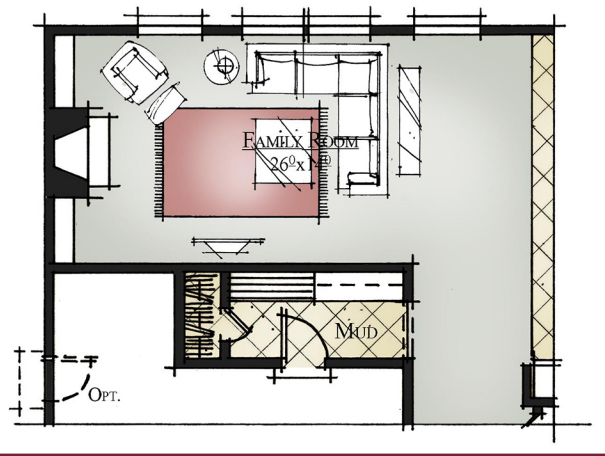

— THE VILLAGE ON —
KISTLER RIDGE

COTTAGE

CRAFTSMAN

TRADITIONAL

The
Taunton

2,684 sq ft

RA. SNOZNIK
Construction, Inc.
CUSTOM HOMES

rasnoznikcustomhomes.com | 724.433.7736

— THE VILLAGE ON —
KISTLER RIDGE

**OPTIONAL
 EXT. FAMILY ROOM**

Second Floor

First Floor

The
Taunton

2,684 sq ft

RA. SNOZNIK
 Construction, Inc.
CUSTOM HOMES

rasnoznikcustomhomes.com | 724.433.7736