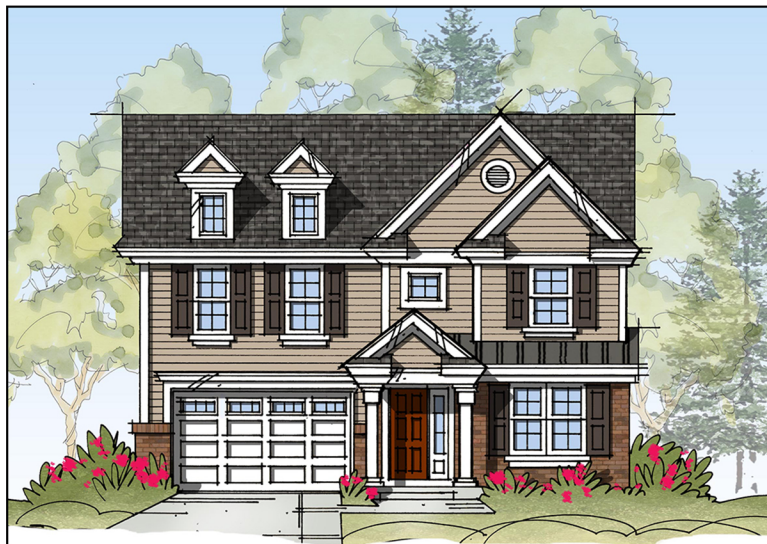

— THE VILLAGE ON —
KISTLER RIDGE

COTTAGE

CRAFTSMAN

TRADITIONAL

The
Taunton

2,684 sq ft

RA. SNOZNIK
Construction, Inc.
CUSTOM HOMES

rasnoznikcustomhomes.com | 724.433.7736

— THE VILLAGE ON —
KISTLER RIDGE

**OPTIONAL
 EXT. FAMILY ROOM**

Second Floor

First Floor

The
Taunton

2,684 sq ft

RA. SNOZNIK
 Construction, Inc.
CUSTOM HOMES

rasnoznikcustomhomes.com | 724.433.7736