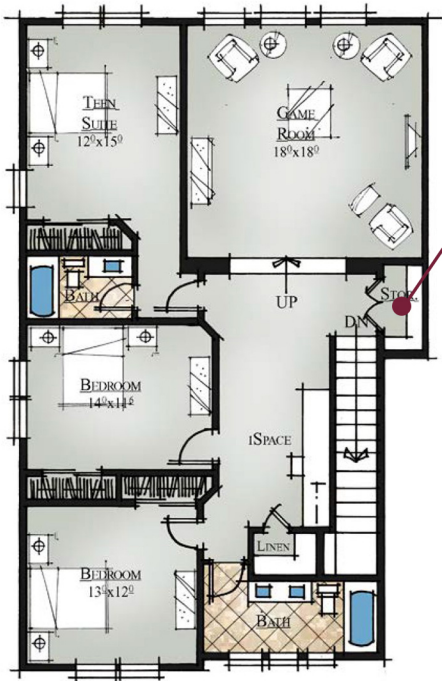

— THE VILLAGE ON —  
KISTLER RIDGE

COTTAGE

CRAFTSMAN

TRADITIONAL

The  
Saffron

3,281 sq ft

RA. SNOZNIK  
Construction, Inc.  
CUSTOM HOMES

[rasnoznikcustomhomes.com](http://rasnoznikcustomhomes.com) | 724.433.7736

— THE VILLAGE ON —  
**KISTLER RIDGE**

Second Floor

First Floor

The  
**Saffron**

3,281 sq ft

**RA. SNOZNIK**  
 Construction, Inc.  
**CUSTOM HOMES**

[rasnoznikcustomhomes.com](http://rasnoznikcustomhomes.com) | 724.433.7736