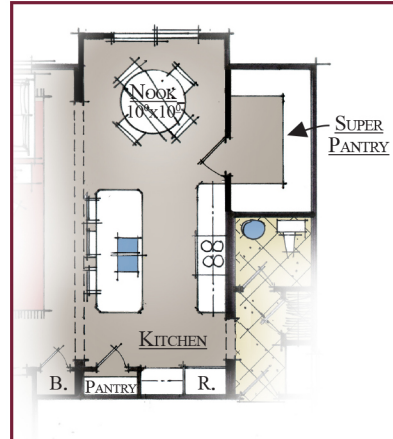

— THE VILLAGE ON —  
**KISTLER RIDGE**

**OPTIONAL  
LARGE NOOK**

ADDS 12 SF

**OPTIONAL  
SUPER PANTRY**

**OPTIONAL STUDY**

**OPTIONAL  
2 CAR GARAGE**

The  
**Peach**

2,290 sq ft