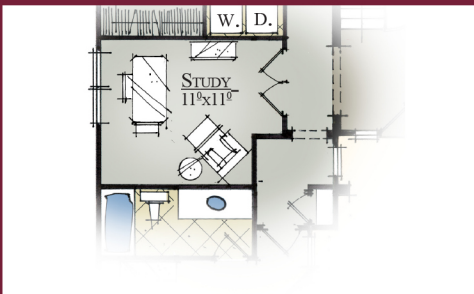

— THE VILLAGE ON —  
**KISTLER RIDGE**

**OPTIONAL  
LARGE NOOK**

ADDS 12 SF

**OPTIONAL  
SUPER PANTRY**

**OPTIONAL STUDY**

**OPTIONAL  
2 CAR GARAGE**

The  
**Peach**

2,290 sq ft