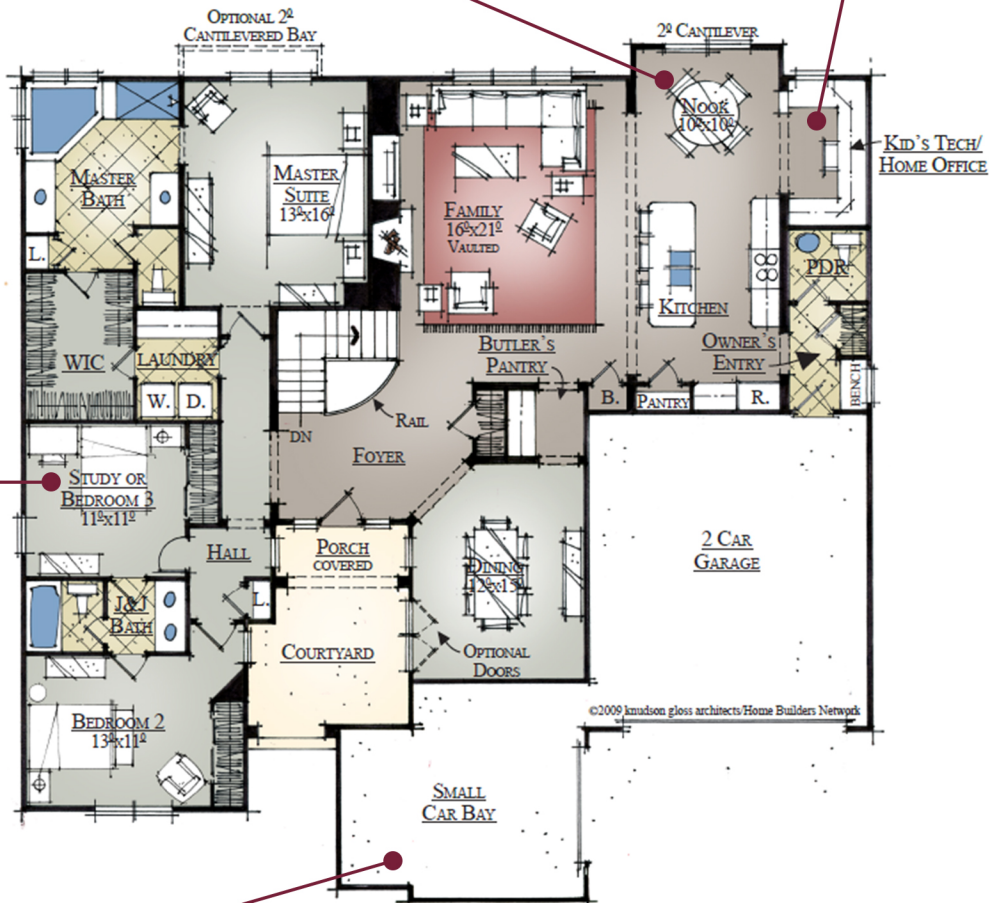

— THE VILLAGE ON —  
KISTLER RIDGE

COTTAGE

CRAFTSMAN

TRADITIONAL

The  
Peach

2,290 sq ft

RA. SNOZNIK  
Construction, Inc.  
CUSTOM HOMES

[rasnoznikcustomhomes.com](http://rasnoznikcustomhomes.com) | 724.433.7736

— THE VILLAGE ON —  
**KISTLER RIDGE**

**OPTIONAL  
LARGE NOOK**

ADDS 12 SF

**OPTIONAL  
SUPER PANTRY**

**OPTIONAL STUDY**

**OPTIONAL  
2 CAR GARAGE**

The  
**Peach**

2,290 sq ft