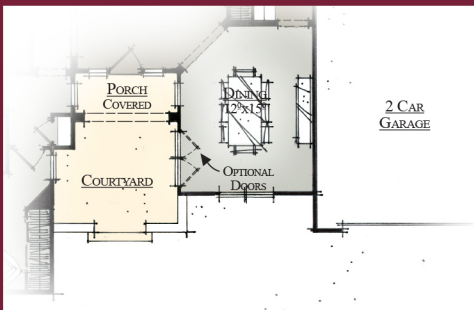

— THE VILLAGE ON —  
**KISTLER RIDGE**

**OPTIONAL  
LARGE NOOK**

ADDS 12 SF

**OPTIONAL  
SUPER PANTRY**

**OPTIONAL STUDY**

**OPTIONAL  
2 CAR GARAGE**

The  
**Peach**

2,290 sq ft