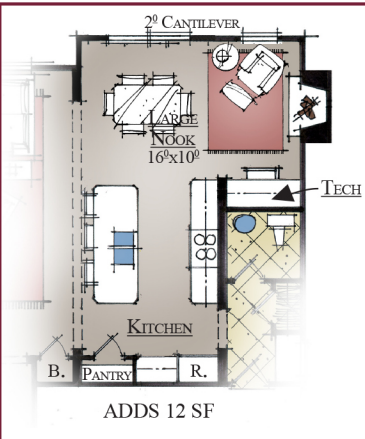

— THE VILLAGE ON —  
KISTLER RIDGE

COTTAGE

CRAFTSMAN

TRADITIONAL

The  
Peach

2,290 sq ft

RA. SNOZNIK  
Construction, Inc.  
CUSTOM HOMES

[rasnoznikcustomhomes.com](http://rasnoznikcustomhomes.com) | 724.433.7736

— THE VILLAGE ON —  
**KISTLER RIDGE**

**OPTIONAL  
LARGE NOOK**

ADDS 12 SF

**OPTIONAL  
SUPER PANTRY**

**OPTIONAL STUDY**

**OPTIONAL  
2 CAR GARAGE**

The  
**Peach**

2,290 sq ft