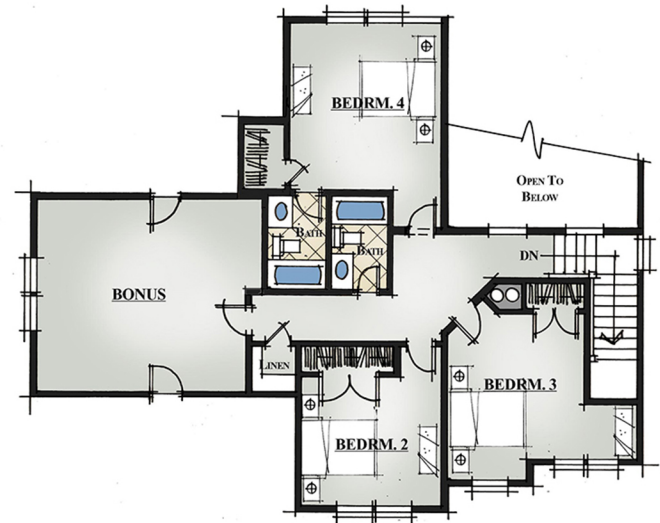

— THE VILLAGE ON —
KISTLER RIDGE

COTTAGE

CRAFTSMAN

FARMHOUSE

TRADITIONAL

The
Ginger

2,695 sq ft

RA. SNOZNIK
Construction, Inc.
CUSTOM HOMES

rasnoznikcustomhomes.com | 724.433.7736

— THE VILLAGE ON —
KISTLER RIDGE

Shown with Optional Sunroom, Master Bedroom Extension, and 2' Living Room Extension

First Floor

Shown with Optional 4th Bedroom and Bonus Room

Second Floor

The
Ginger

2,695 sq ft

RA. SNOZNIK
 Construction, Inc.
CUSTOM HOMES

rasnoznikcustomhomes.com | 724.433.7736