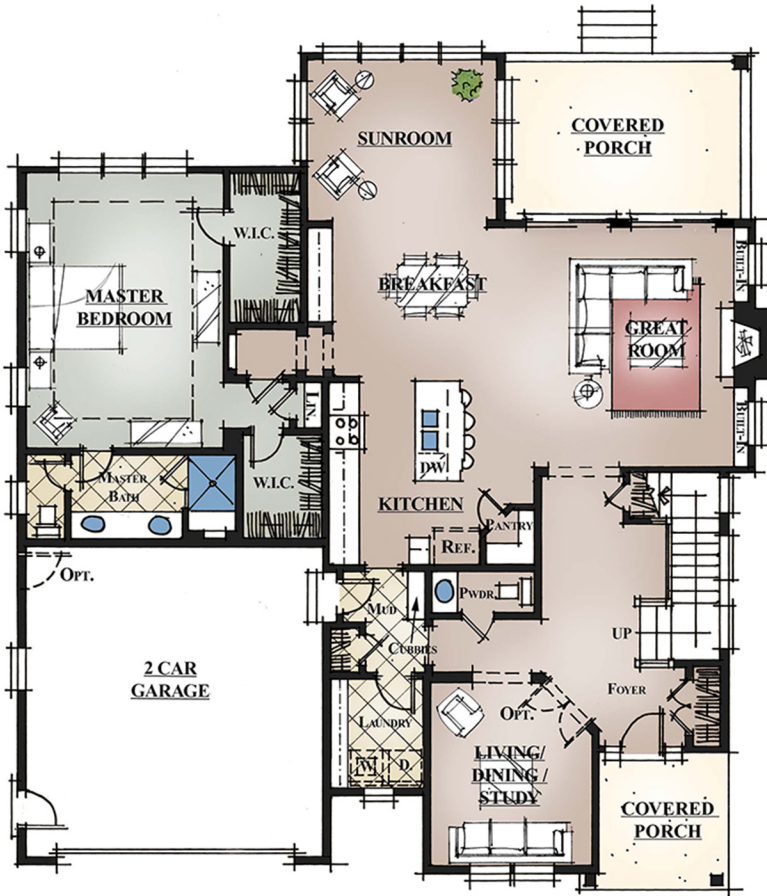

— THE VILLAGE ON —
KISTLER RIDGE

COTTAGE

CRAFTSMAN

FARMHOUSE

TRADITIONAL

The
Ginger

2,695 sq ft

RA. SNOZNIK
Construction, Inc.
CUSTOM HOMES

rasnoznikcustomhomes.com | 724.433.7736

— THE VILLAGE ON —
KISTLER RIDGE

Shown with Optional Sunroom, Master Bedroom Extension, and 2' Living Room Extension

First Floor

Shown with Optional 4th Bedroom and Bonus Room

Second Floor

The
Ginger

2,695 sq ft

RA. SNOZNIK
 Construction, Inc.
CUSTOM HOMES

rasnoznikcustomhomes.com | 724.433.7736