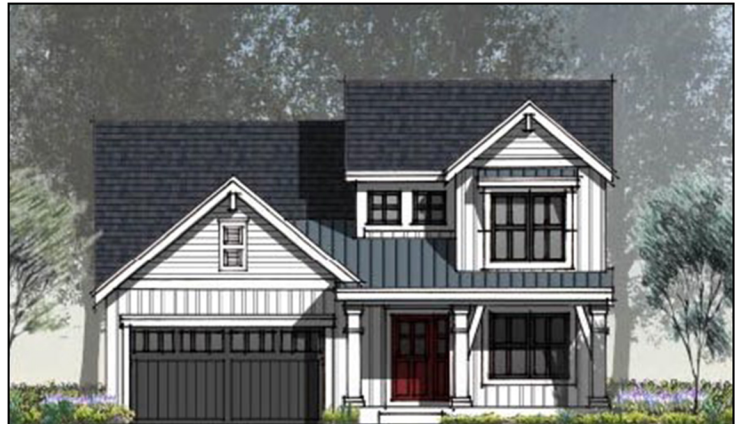

— THE VILLAGE ON —  
KISTLER RIDGE

COTTAGE

CRAFTSMAN

PRAIRIE

FARMHOUSE

The  
Cypress

2,120 sq ft

RA. SNOZNIK  
Construction, Inc.  
CUSTOM HOMES

[rasnoznikcustomhomes.com](http://rasnoznikcustomhomes.com) | 724.433.7736

— THE VILLAGE ON —  
**KISTLER RIDGE**

Second Floor

First Floor

The  
**Cypress**  
 2,120 sq ft

**RA. SNOZNIK**  
 Construction, Inc.  
**CUSTOM HOMES**