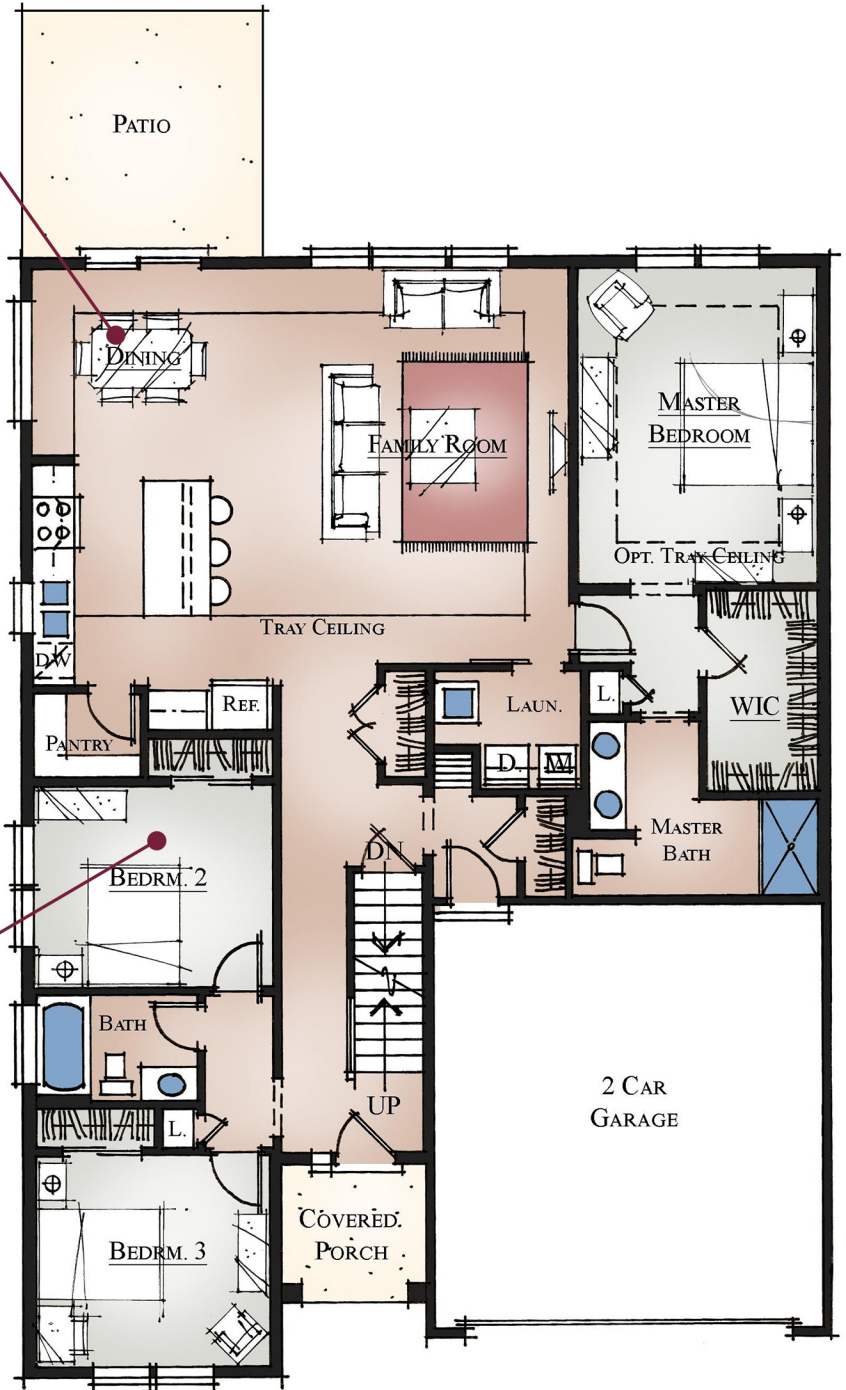

— THE VILLAGE ON —
KISTLER RIDGE

COTTAGE

CRAFTSMAN

FARMHOUSE

PRAIRIE

The
Beechwood

1,755 sq ft

rasnoznikcustomhomes.com | 724.433.7736

RA.
SNOZNIK
Construction, Inc.
CUSTOM HOMES

— THE VILLAGE ON —
KISTLER RIDGE

OPTIONAL ENTERTAINER KITCHEN/
 2 BEDROOM

OPTIONAL STUDY

The
Beechwood

1,755 sq ft

rasnoznikcustomhomes.com | 724.433.7736

RA. SNOZNIK
 Construction, Inc.
 CUSTOM HOMES