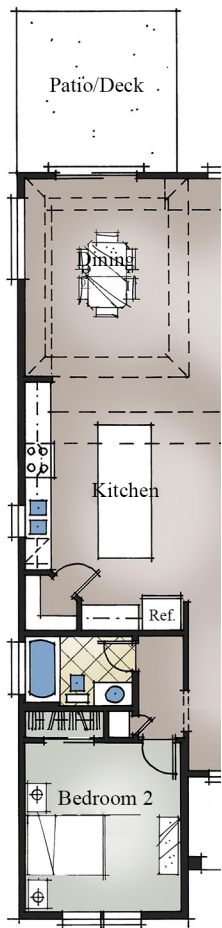

— THE VILLAGE ON —
KISTLER RIDGE

COTTAGE

CRAFTSMAN

FARMHOUSE

PRAIRIE

The
Beechwood

1,755 sq ft

rasnoznikcustomhomes.com | 724.433.7736

RA.
SNOZNIK
Construction, Inc.
CUSTOM HOMES

— THE VILLAGE ON —
KISTLER RIDGE

OPTIONAL ENTERTAINER KITCHEN/
 2 BEDROOM

OPTIONAL STUDY

The
Beechwood

1,755 sq ft

rasnoznikcustomhomes.com | 724.433.7736

RA. SNOZNIK
 Construction, Inc.
 CUSTOM HOMES